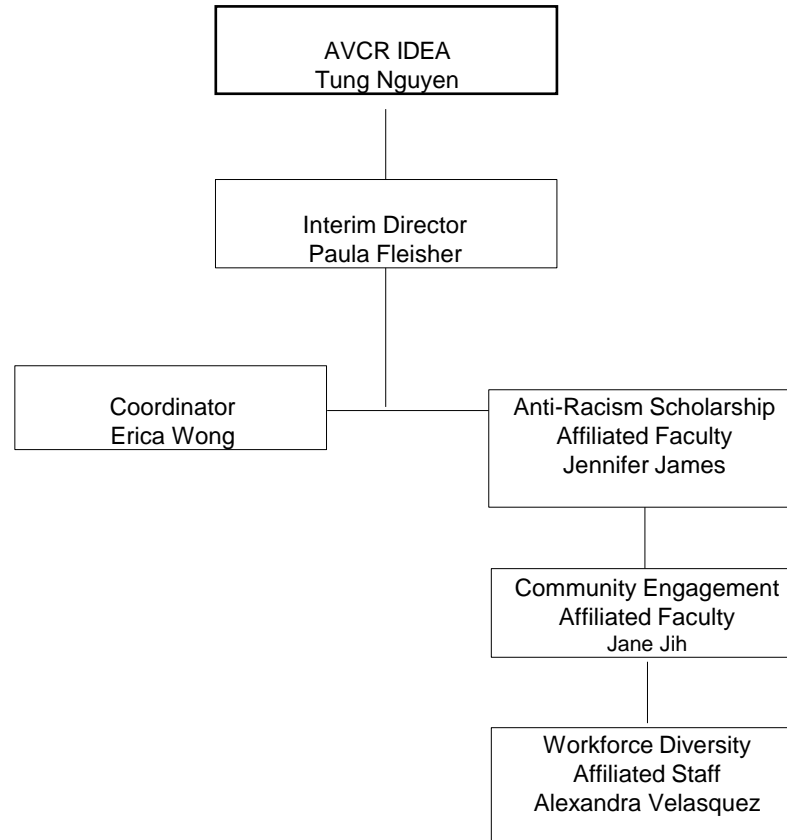

**UCSF Office of AVCR-IDEA  
ORGANIZATIONAL CHART**

# UCSF Office of Research Organization – Legend

Asst: Assistant

Assoc: Associate

AVC: Associate Vice Chancellor

Chf: Chief

CIO: Chief Information Officer

Comms: Communications

CTSI: Clinical & Translational Science Institute

Dir: Director

Exec: Executive

IDEA: Inclusion, Diversity, Equity, & Anti-Racism

Infr: Infrastructure

Ops: Operations

Rsch: Research

Sr: Senior

VCR: Vice Chancellor for Research