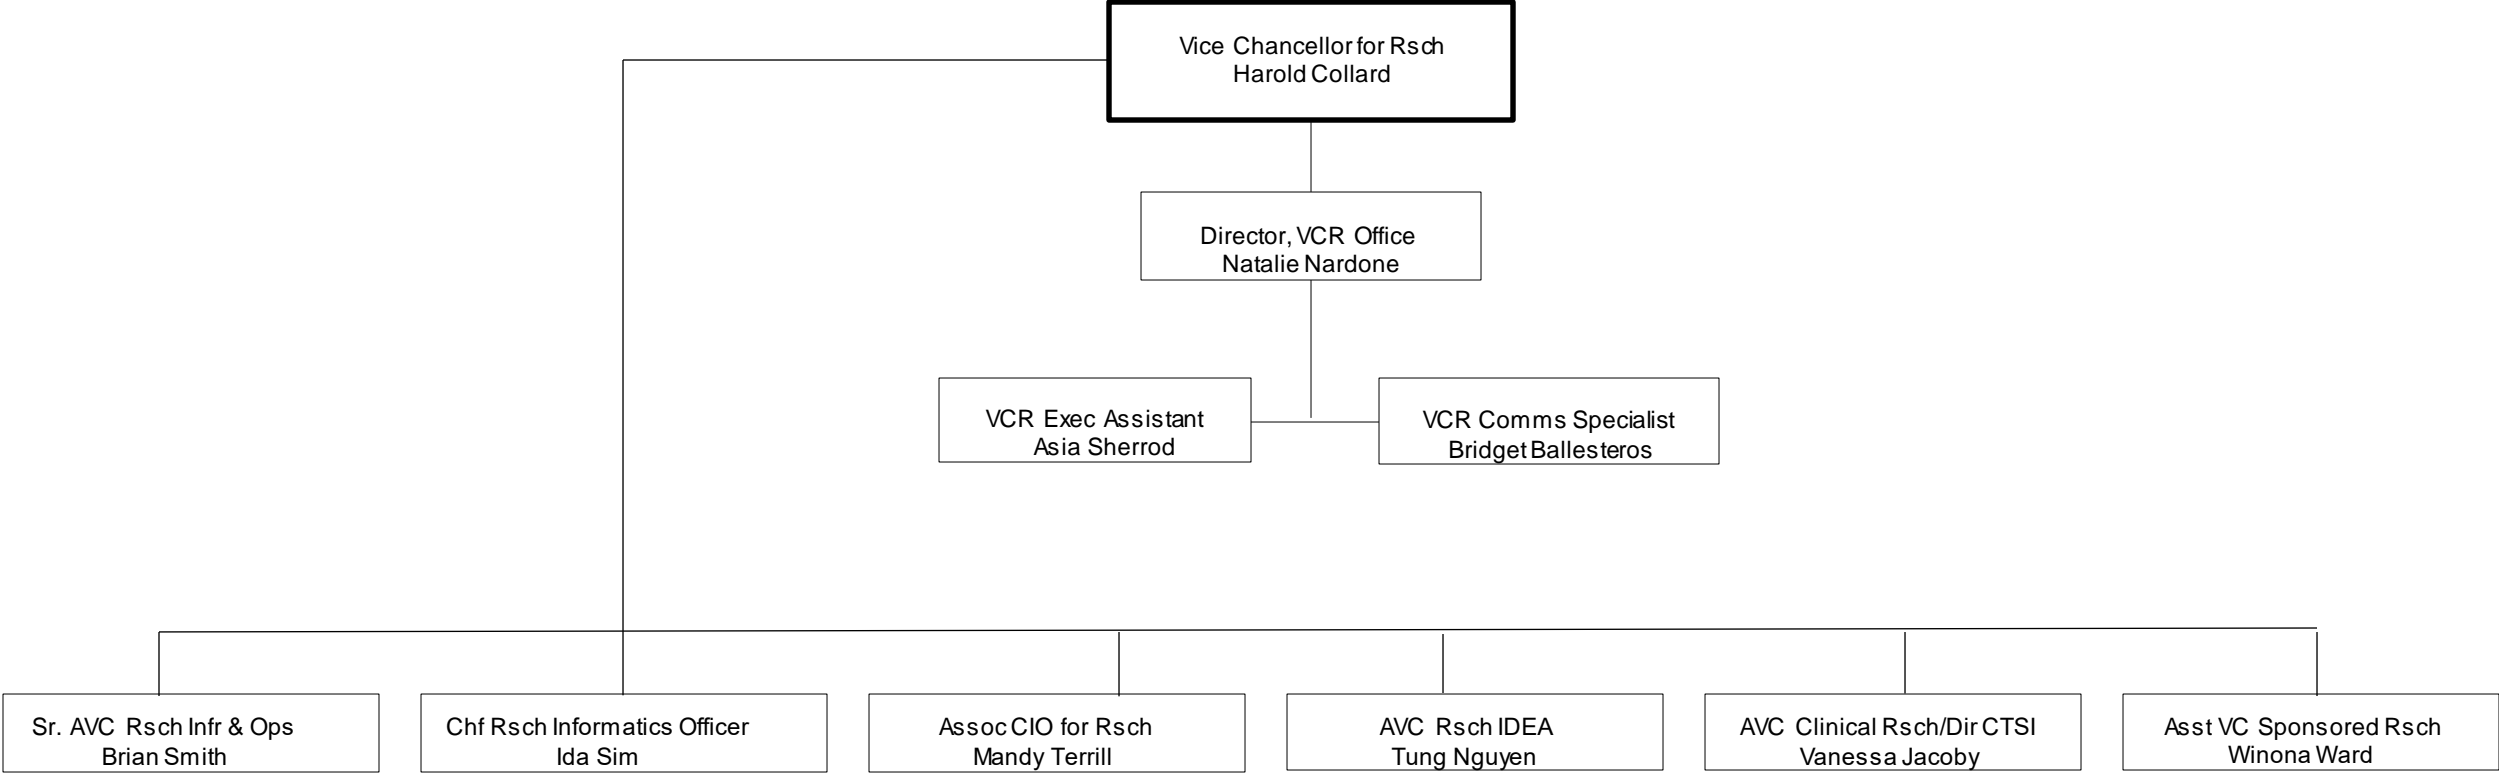

**UCSF OFFICE OF RESEARCH**  
**ORGANIZATIONAL CHART**

# UCSF Office of Research Organization – Legend

Asst: Assistant

Assoc: Associate

AVC: Associate Vice Chancellor

Chf: Chief

CIO: Chief Information Officer

Comms: Communications

CTSI: Clinical & Translational Science Institute

Dir: Director

Exec: Executive

IDEA: Inclusion, Diversity, Equity, & Anti-Racism

Infr: Infrastructure

Ops: Operations

Rsch: Research

Sr: Senior

VCR: Vice Chancellor for Research